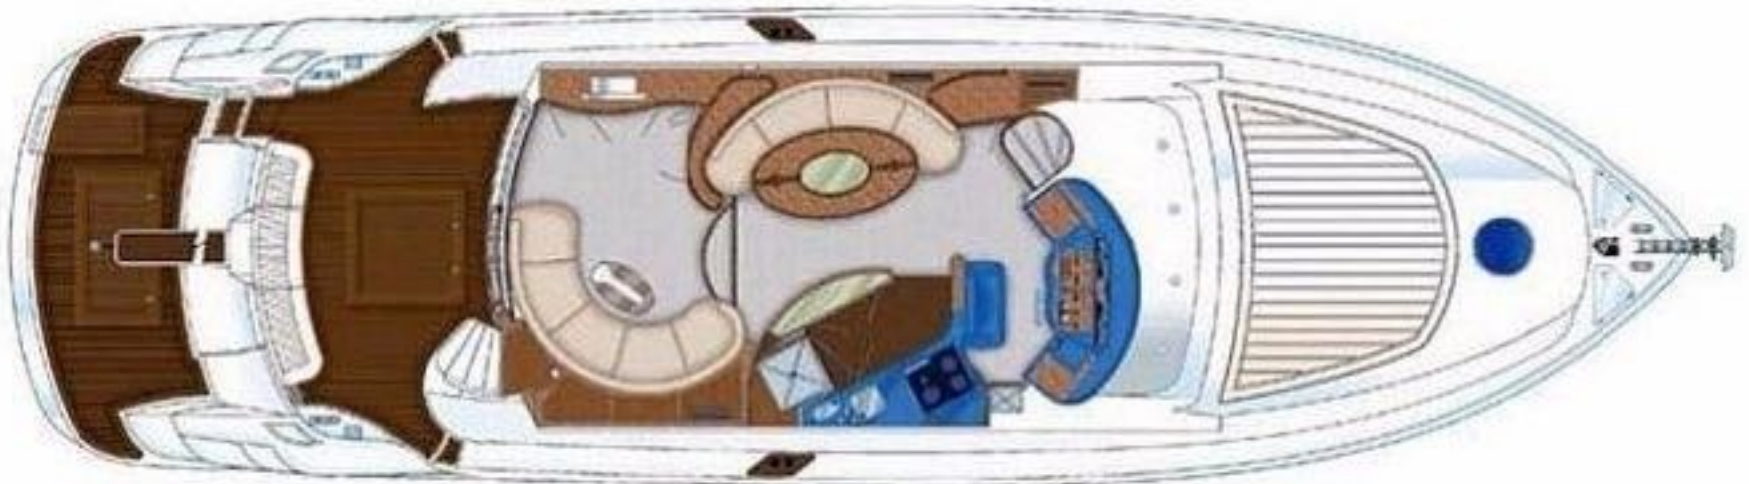

TOMI II

BEST YACHTS
MALDIVES

info@bestyachtsmaldives.com

AICON 56

TOMI II

SPECIFICATIONS

| | |
|---------------------|---------------------|
| Type | Aicon 56 |
| Built | 2007 |
| Length | 17.4 M (56 FT) |
| Beam | 4.8 M (16 FT) |
| Draft | 2.8 M (9 FT) |
| GT | 31,570 |
| Hull | Fiber |
| Engines | Caterpillar x2 |
| Generators | Kohler x1 |
| Speeds | 20 Knots (cruising) |
| Fuel capacity | 2500 Ltr |
| Cabins | 2 Double - 1 Twin |
| Guests by day trip | 16 |
| Guests by overnight | 6 |
| Crew | 3 |
| Flag | Maldivian |