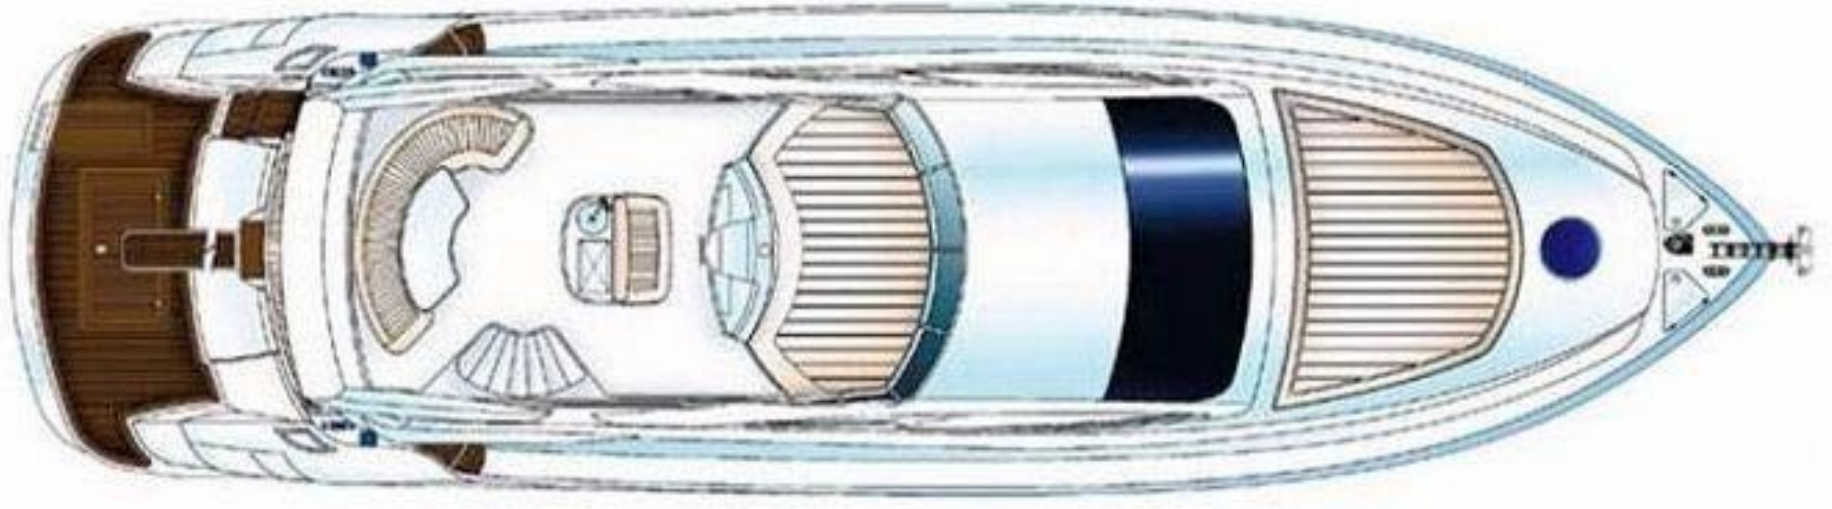

TOMI II

BEST YACHTS
MALDIVES

info@bestyachtsmaldives.com

AICON 56

TOMI II

SPECIFICATIONS

| | |
|---------------------|---------------------|
| Type | Aicon 56 |
| Built | 2007 |
| Length | 17.4 M (56 FT) |
| Beam | 4.8 M (16 FT) |
| Draft | 2.8 M (9 FT) |
| GT | 31,570 |
| Hull | Fiber |
| Engines | Caterpillar x2 |
| Generators | Kohler x1 |
| Speeds | 20 Knots (cruising) |
| Fuel capacity | 2500 Ltr |
| Cabins | 2 Double - 1 Twin |
| Guests by day trip | 16 |
| Guests by overnight | 6 |
| Crew | 3 |
| Flag | Maldivian |